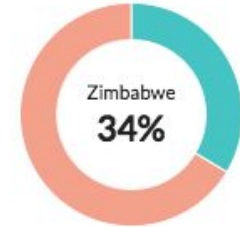

Ratio of IPv6 in Africa

Chart Options