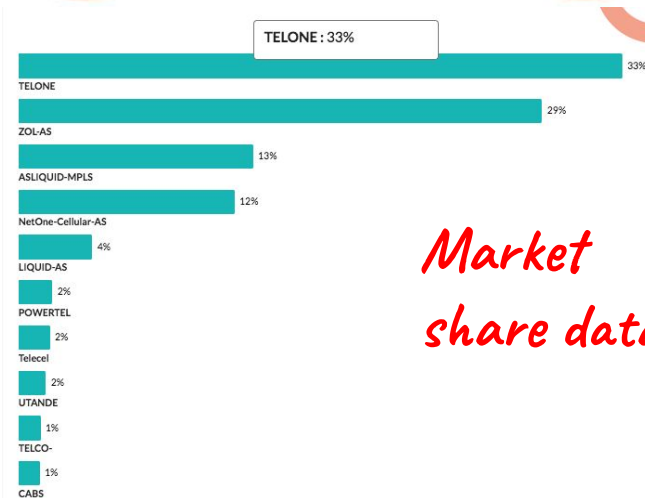

# Zimbabwe

*Internet Access*

## IPv6

APNIC data

448,290

Active IPv6 users

*IPv6 penetration*

### Ratio of IPv6

Chart Options

### Ratio of IPv6 in Africa

Chart Options

*Market share data*