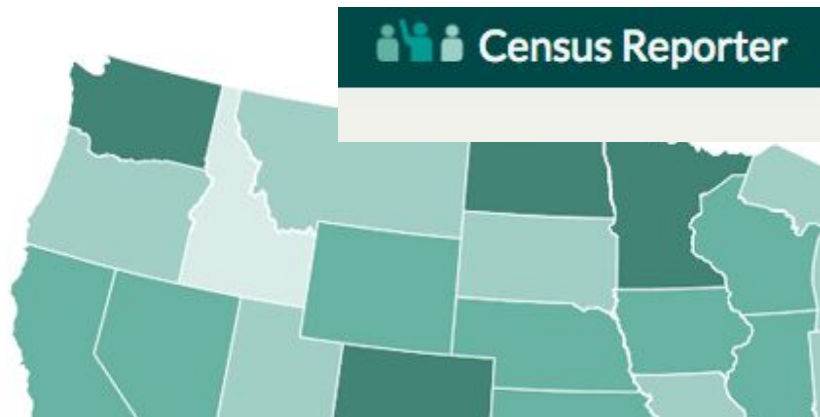

The product

About Wazimap

Wazimap, from the Xhosa word *uwazi* for knowledge, is a joint project by [Media Monitoring Africa](#) and [OpenUp](#) that provides easy access to [South African census](#) and [elections](#) data.

Read more about [who we are and why we built Wazimap](#).

Shoulders of Giants

Wazimap is based on the amazing [Census Reporter](#) and is completely open source. You can [build a Wazimap for your own country](#).

OpenUp

wazimap.co.za